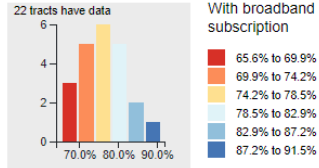

Community Profile Maps

Internet Subscription Rates

About the data... This data is only available at the Census **tract** level.

With a Broadband subscription

Range: 65.6% - 91.5%
1 tract has no data provided.

Show additional demographics