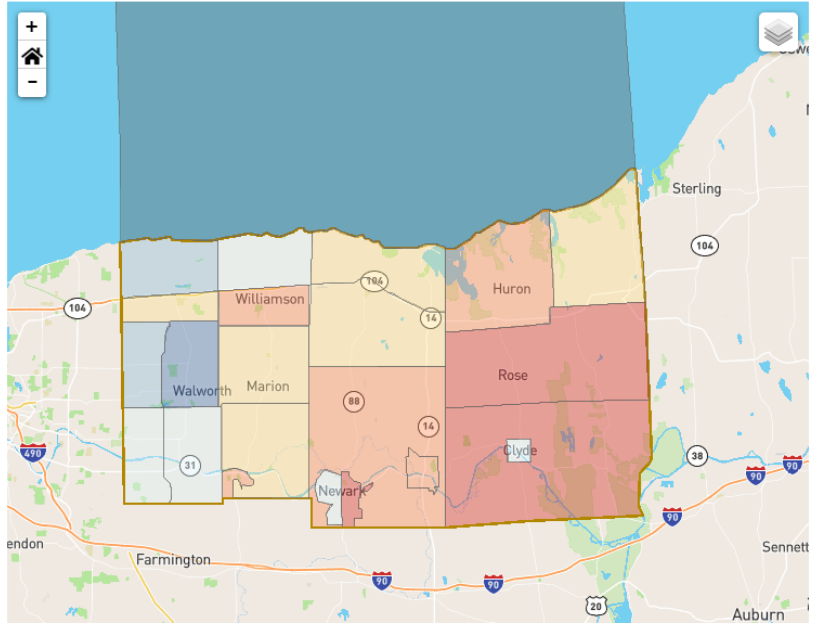

## Community Profile Maps

### Internet Subscription Rates

About the data... This data is only available at the Census **tract** level.

With a Broadband subscription

Range: 65.6% - 91.5%  
1 tract has no data provided.

Show additional demographics

### Computing Devices in the Home

About the data... This data is only available at the Census **tract** level.

One or more devices

Percentages

Range: 74.9% - 95.2%  
1 tract has no data provided.

Show additional demographics