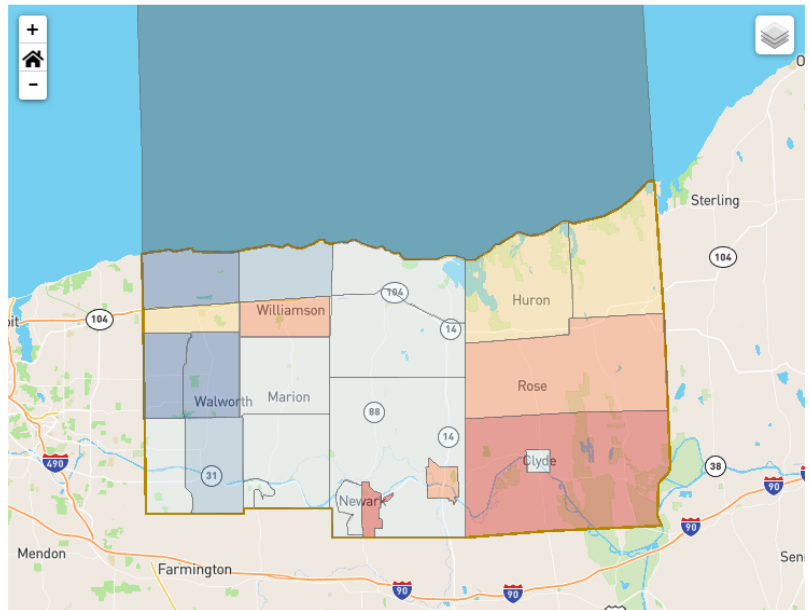

## Community Profile Maps

### Computing Devices in the Home

About the data... This data is only available at the Census **tract** level.

One or more devices

Percentages

Range: 74.9% - 95.2%  
1 tract has no data provided.

Show additional demographics